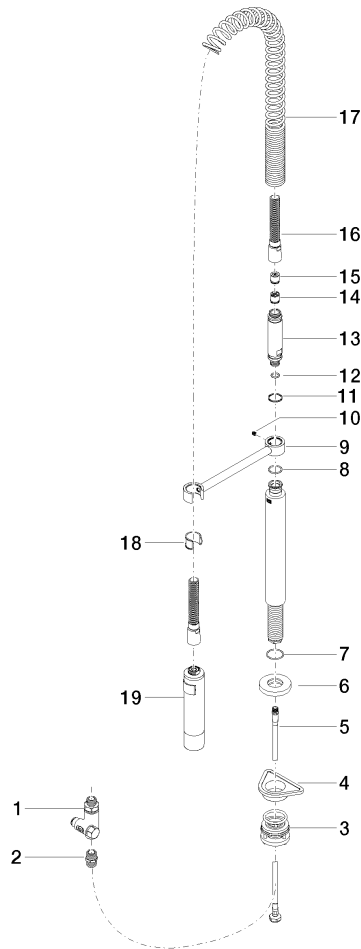

Profi spray set - Chrome

27 799 970

- spray flow
- automatic diverter for spout/Profi spray set
- height of mixer 665 mm
- individual rosette diameter 55mm
- profi spray hole diameter 30mm
- sprayface with anti-scaling system
- suspended spray with stainless steel spring (can be pivoted and locked)
- lead-free

Button has to be pressed while using.

	Chrome	27 799 970-00
	Brushed Platinum	27 799 970-06
	Platinum	27 799 970-08
	Dark Chrome	27 799 970-19
	Brushed Chrome	27 799 970-93
	Brushed Dark Platinum	27 799 970-99

Profi spray set - Chrome

27 799 970

mm [inches]
1:10

Flow rate chart

Certificates

LGA_38647.

Belgaqua_24-005-
27_3.

Profi spray set - Chrome

27 799 970

Parts for other finishes can be found here: **Brushed**
Platinum

Spare parts list

No.	Item Number	Name	Quantity used	Delivery time
1	90 17 09 046 12 90	diverter	1	2
2	90 24 03 250 00 90	nipple	1	2
3	04 23 10 004 03 90	fixing set	1	2
4	09 18 40 090 90	sleeve	1	2
5	04 30 04 104 00 90	hose	1	2
6	90 27 86 000 00-00	rosette	1	-
Spare part can no longer be ordered, please order the replacement item				
7	09 14 10 120 90	seal	1	2
8	09 14 10 031 90	seal	1	2
9	04 17 20 014 00-00	holder	1	10
10	09 31 11 049 90	pin	1	2
11	09 14 15 012 90	ring	1	2
12	09 14 10 003 90	seal	1	2
13	09 30 01 067 10-00	adaptor	1	10
14	90 23 01 141 00 90	back-flow preventer	1	2
15	09 23 01 046 90	back-flow preventer	1	2
16	90 30 02 065 00-00	hose	1	10
17	09 16 02 034 90	spring	1	2
18	90 18 40 035 00 90	sleeve	1	2
19	04 12 11 094 10-00	shower	1	10