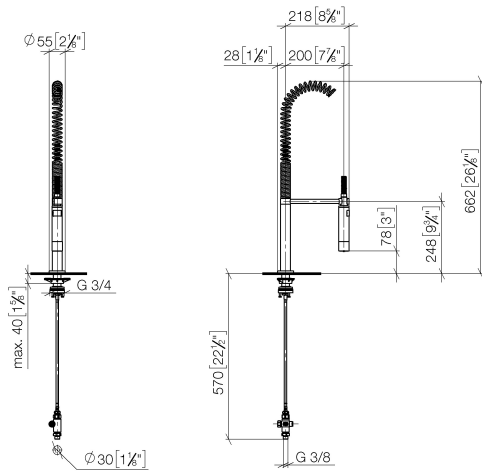

Profi spray set - Chrome

27 799 970

- spray flow
- automatic diverter for spout/Profi spray set
- height of mixer 665 mm
- individual rosette diameter 55mm
- profi spray hole diameter 30mm
- sprayface with anti-scaling system
- suspended spray with stainless steel spring (can be pivoted and locked)
- lead-free

The profi spray can be installed either with or without a rosette

Can only be combined with 32815682, 33826861, 32815861, 33836888, 32816888, 20816892, 33836875, 32815875.

Intrinsic protection against back flow.

Profi spray set - Chrome

27 799 970

mm [inches]
1:10

Flow rate chart

Certificates

LGA_38647.

Belgaqua_24-005-
27_3.

Profi spray set - Chrome

27 799 970

Parts for other finishes can be found here: **Brushed**
Platinum

Spare parts list

No.	Item Number	Name	Quantity used	Delivery time
1	90 17 09 046 12 90	diverter	1	2
2	90 24 03 250 00 90	nipple	1	2
3	04 23 10 004 03 90	fixing set	1	2
4	09 18 40 090 90	sleeve	1	2
5	04 30 04 104 00 90	hose	1	2
6	90 27 86 000 00-00	rosette	1	-
Spare part can no longer be ordered, please order the replacement item				
7	09 14 10 120 90	seal	1	2
8	09 14 10 031 90	seal	1	2
9	04 17 20 014 00-00	holder	1	10
10	09 31 11 049 90	pin	1	2
11	09 14 15 012 90	ring	1	2
12	09 14 10 003 90	seal	1	2
13	09 30 01 067 10-00	adaptor	1	10
14	90 23 01 141 00 90	back-flow preventer	1	2
15	09 23 01 046 90	back-flow preventer	1	2
16	90 30 02 065 00-00	hose	1	10
17	09 16 02 034 90	spring	1	2
18	90 18 40 035 00 90	sleeve	1	2
19	04 12 11 094 10-00	shower	1	10