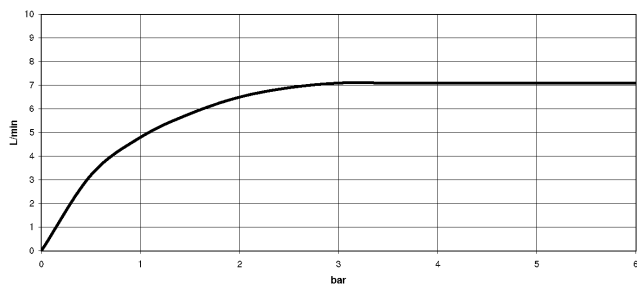

Button has to be pressed while using.

	Chrome	27 799 970-00
	Brushed Platinum	27 799 970-06
	Platinum	27 799 970-08
	Dark Chrome	27 799 970-19
	Brushed Chrome	27 799 970-93
	Brushed Dark Platinum	27 799 970-99

Profi spray set - Chrome

27 799 970

mm [inches]
1:10

Flow rate chart

Certificates

LGA_38647.

Belgaqua_24-005-
27_3.

Profi spray set - Chrome